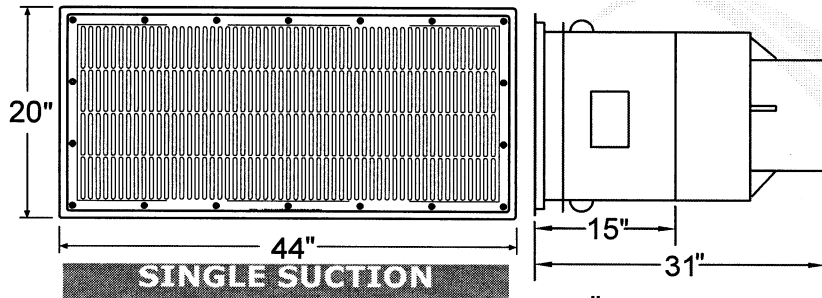

Riverflow® Pump by Current Systems Inc.

Riverflow System Components

REMOTE CONTROL

Western Time Zone
Current Systems Inc.
Ph (866) 372 - 8886

www.current-systems.com

Eastern Time Zone
Current Systems of Florida
Ph (888) 443 - 4113