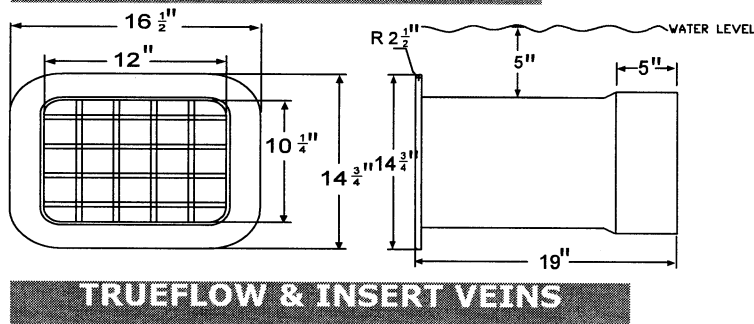

Riverflow® Pump by Current Systems Inc.

Riverflow System Components

REMOTE CONTROL

Western Time Zone
Current Systems Inc.
Ph (866) 372 - 8886

www.current-systems.com

Eastern Time Zone
Current Systems of Florida
Ph (888) 443 - 4113