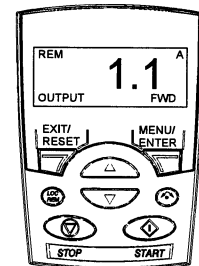

Riverflow® Pump by Current Systems Inc.

Riverflow System Components

REMOTE CONTROL

Western Time Zone
Current Systems Inc.
Ph (866) 372 - 8886

www.current-systems.com

Eastern Time Zone
Current Systems of Florida
Ph (888) 443 - 4113