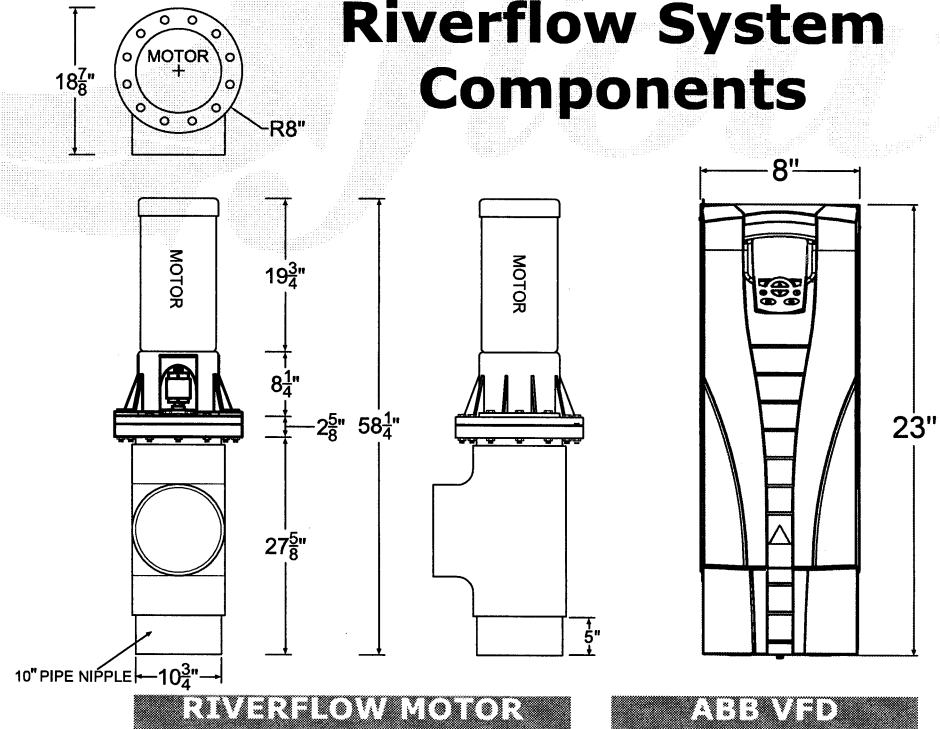

Riverflow® Pump by Current Systems Inc.

Riverflow System Components

REMOTE CONTROL

Western Time Zone
Current Systems Inc.
Ph (866) 372 - 8886

www.current-systems.com

Eastern Time Zone
Current Systems of Florida
Ph (888) 443 - 4113