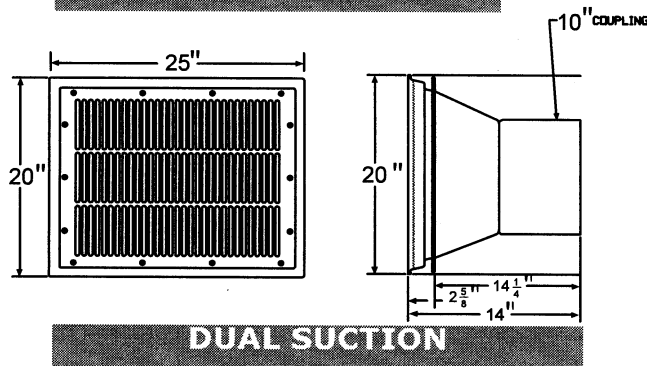

Riverflow® Pump by Current Systems Inc.

Riverflow System Components

REMOTE CONTROL

Western Time Zone
Current Systems Inc.
Ph (866) 372 - 8886

www.current-systems.com

Eastern Time Zone
Current Systems of Florida
Ph (888) 443 - 4113